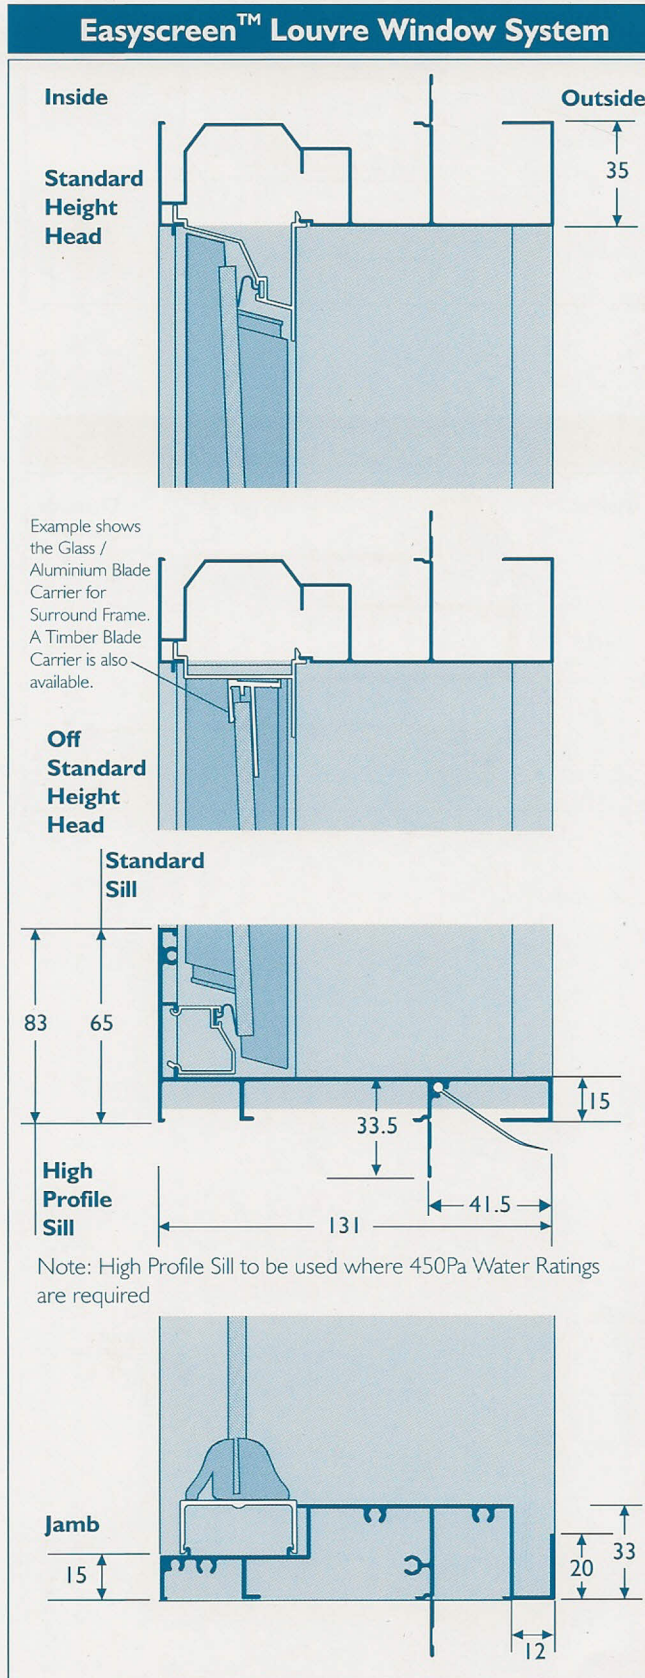

EASYScreen™ (131mm) SURROUND FRAME DIMENSIONS

Note: Design Registrations applied for.

**SLIMLINE (52mm)
SURROUND FRAME DIMENSIONS**

Note: Design Registrations applied for.