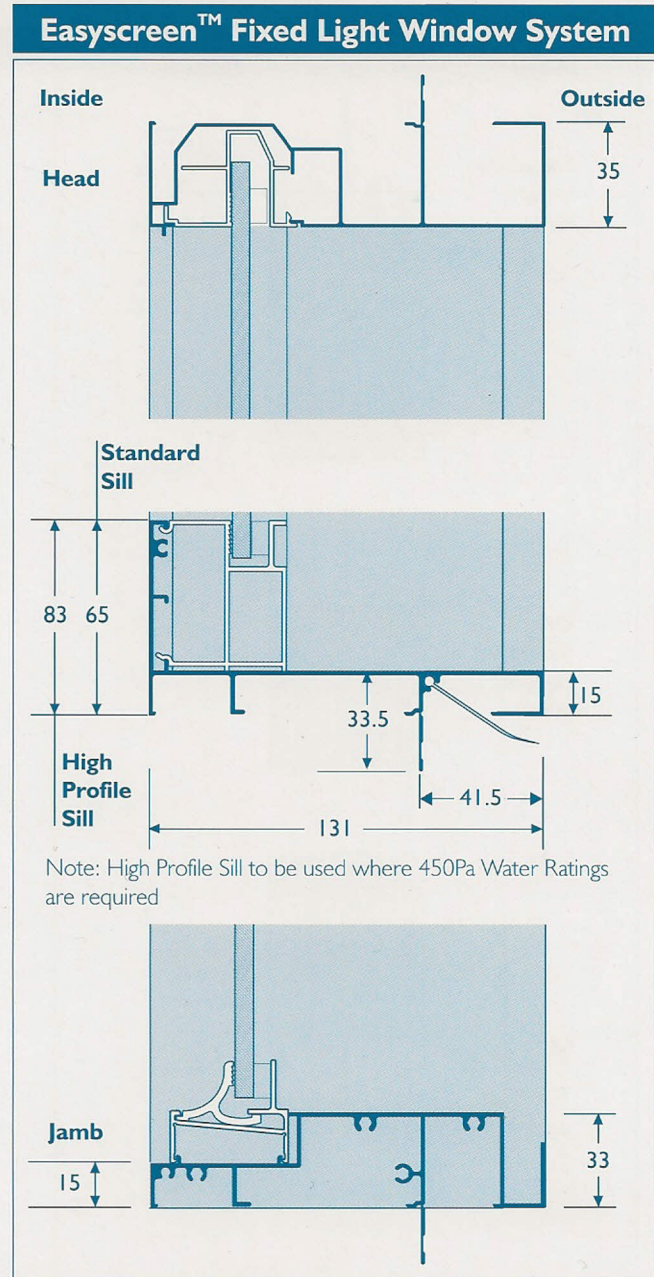

EASYScreen™ (131mm) SURROUND FRAME DIMENSIONS

Note: Design Registrations applied for.

**SLIMLINE (52mm)
SURROUND FRAME DIMENSIONS**

Note: Design Registrations applied for.