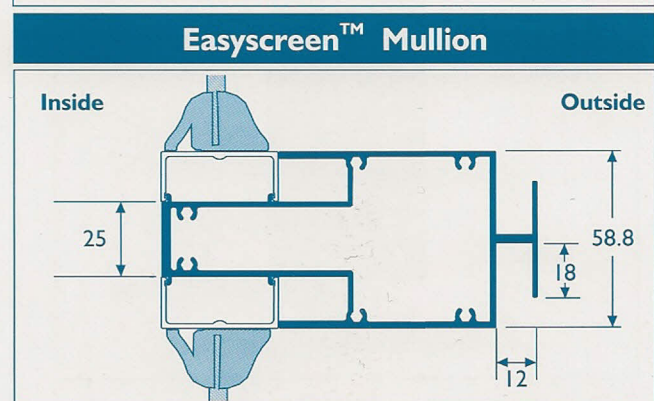

EASYScreen™ (131mm) SURROUND FRAME DIMENSIONS

Note: Design Registrations applied for.

**SLIMLINE (52mm)
SURROUND FRAME DIMENSIONS**

Note: Design Registrations applied for.