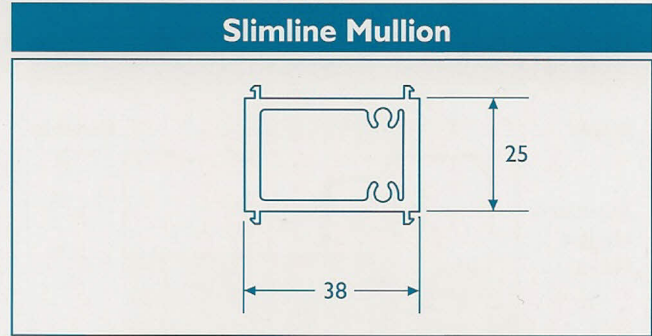

EASYScreen™ (131mm) SURROUND FRAME DIMENSIONS

Note: Design Registrations applied for.

**SLIMLINE (52mm)
SURROUND FRAME DIMENSIONS**

Note: Design Registrations applied for.