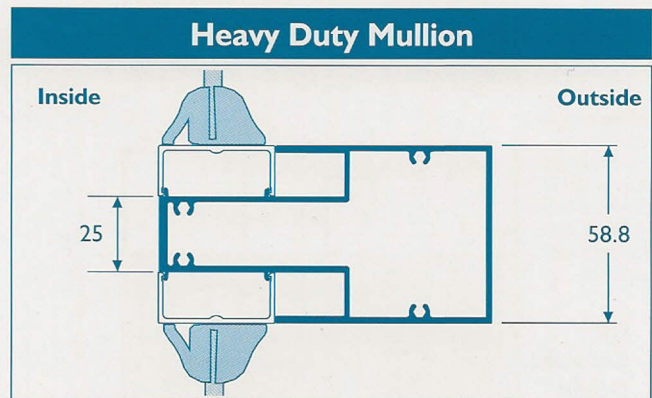

EASYScreen™ (131mm) SURROUND FRAME DIMENSIONS

Note: Design Registrations applied for.

**SLIMLINE (52mm)
SURROUND FRAME DIMENSIONS**

Note: Design Registrations applied for.