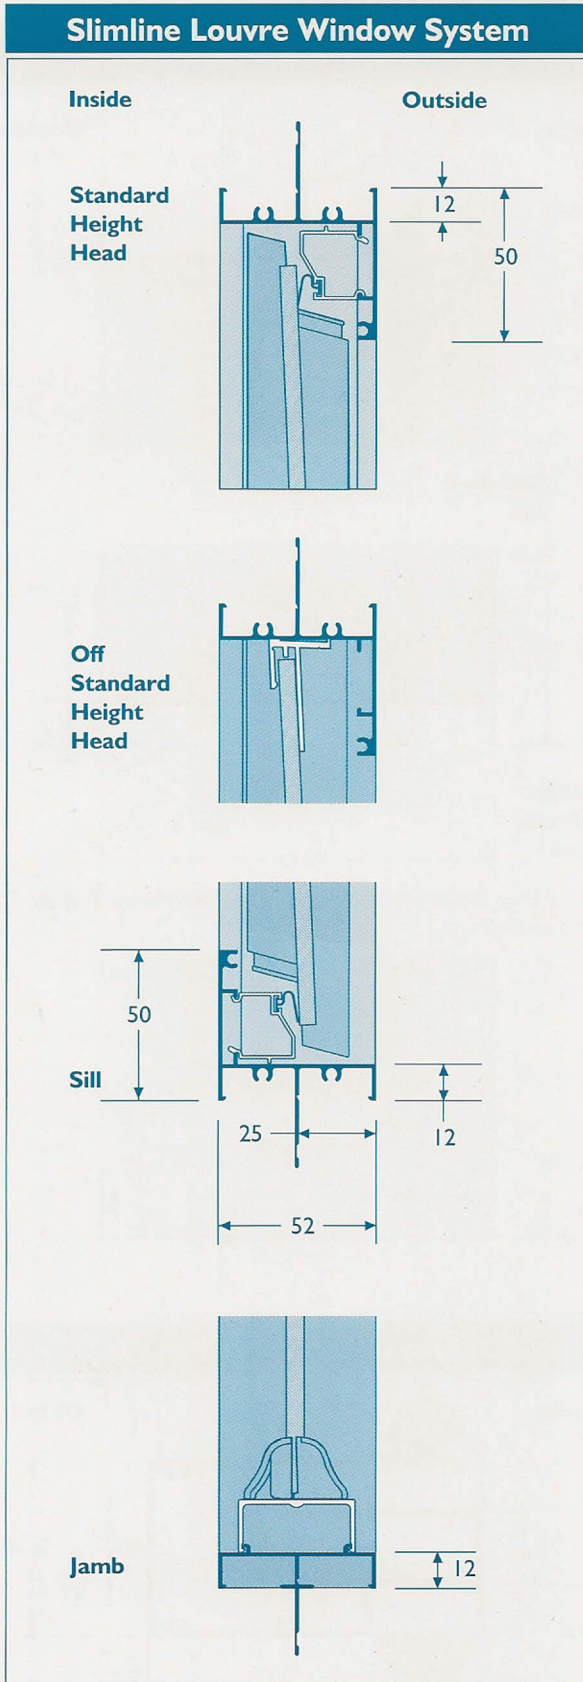

EASYScreen™ (131mm) SURROUND FRAME DIMENSIONS

Note: Design Registrations applied for.

**SLIMLINE (52mm)
SURROUND FRAME DIMENSIONS**

Note: Design Registrations applied for.